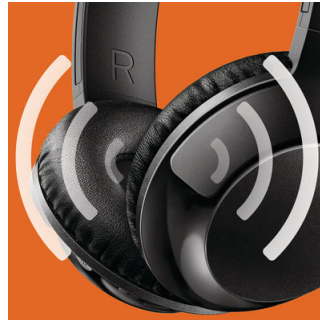

Big, bold bass

This is big, powerful bass that lets you really feel the beat. Don't let the sleek design fool you – specially tuned drivers and bass vents produce ultra-low end frequencies to create a unique BASS+ sound signature.