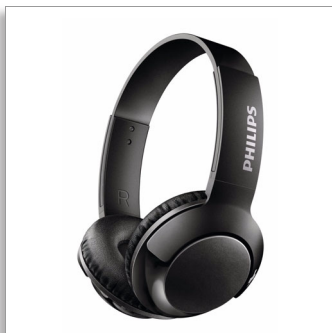

Philips BASS+
Wireless On Ear
Headphone with mic

32mm drivers/closed-back

On-ear
Soft ear cushions
Flat folding

SHB3075BK

Feel it. BASS+

Philips BASS+ headphones pack huge, punchy bass into a sleek, compact package. Good looking, great sounding and superb value. Bluetooth wireless headphones for those who need more bass in their beats without any extra bulk.

More bass

- Big, bold bass you can feel
- 32mm speaker drivers
- Great sound isolation for better listening experience

True comfort

- Adjustable earshells and headband for optimal comfort
- Control calls, music and volume with ear-shell switches
- Soft ear cushions for long-wearing comfort
- Flat folding design for easy portability
- Convenient hands-free calling

32mm drivers

BASS+ headphones feature 32mm speaker drivers that produce big, pumping bass.

Adjustable fit

Designed for optimal fit, BASS+ headphones feature swiveling earshells and an adjustable headband to ensure a great fit for all wearers.