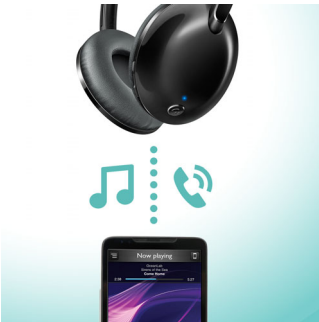

SHB4405BK/00

Highlights

Clear sound

High-power 32mm tilted drivers reproduce clear, crisp sound and deep, rich bass.

Lightweight comfort

Ultralight and super slim for complete comfort on the move.

Handsfree calls

The easy-to-use remote control allows you to play/pause tracks and answer calls with a simple push of a button.

Flat folding

Flat folding for easy portability.

Ergonomic cushions

Soft ear cushions and tilted drivers are ideal for long-wearing comfort.