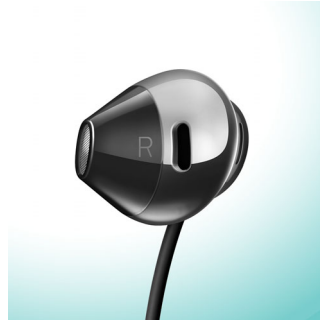

True comfort

- Ergonomic earbuds for a natural fit

PHILIPS

Headphones with mic
12.2mm drivers/ open earbud Earbud

Highlights

Extra durable cable

Light doesn't mean fragile. Built for life on the go, the headphones cable has built-in strain relief for greater durability and longer life.

Metallic finish

Iconic design with fresh, modern high-gloss accents.

Handsfree calls

The easy-to-use remote control allows you to play/pause tracks and answer calls with a simple push of a button.

Bass tube

Innovative bass tubes in the earbud increase air flow to deliver deep, rich bass.

Clear sound

High-power 12.2 mm drivers are tuned to reproduce clear, crisp sound.

Ergonomic fit

So slim you can barely feel them in your ears, Hyprlite headphones deliver your music in weightless comfort.