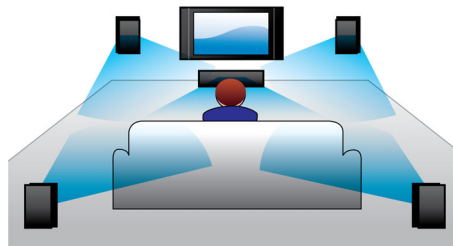

Dolby Digital

Because Dolby Digital, the world's leading digital multi-channel audio standards, make use of the way the human ear naturally processes sound, you experience superb quality surround sound audio with realistic spatial cues.

Works with multiple devices

Works with TVs, BD/DVD players, gaming consoles, MP3 players