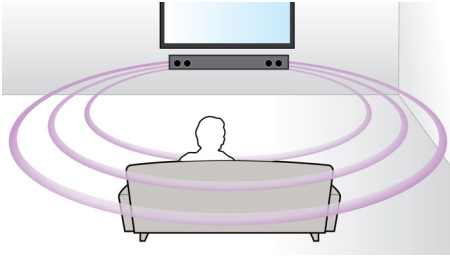

Designed for simplicity

- Low-rise profile for the perfect fit in front of your TV
- Ultra-compact soundbar - just 85cm/33" wide

Richer sound for watching TV and movies

- External subwoofer adds thrill to the action
- Virtual Surround Sound for a realistic movie experience
- Dolby Digital for ultimate movie experience

PHILIPS

Soundbar speaker
2.1 CH wired subwoofer Bluetooth®, FM, Digital tuning, 80W

HTL1193B/98

Highlights

Virtual Surround Sound

Philips Virtual Surround Sound produces rich and immersive surround sound from less than five-speaker system. Highly advanced spatial algorithms faithfully replicate the sonic characteristics that occur in an ideal 5.1-channel environment. Any high quality stereo source is transformed into true-to-life, multi-channel surround sound. No need to purchase extra speakers, wires or speaker stands to appreciate room-filling sound.

Low-rise profile

Low-rise profile for the perfect fit in front of your TV

FM digital tuning

Digital FM radio delivers new music options and entertainment to your soundbar speaker, speaker system and home theater system. Auto scan is available for radio stations, so searching for your favorite channel will never take more than a few seconds. Preset radio stations can be stored, giving you instant access to all your favorite stations without manual tuning each time.