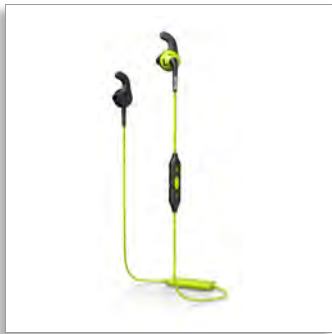

Philips ActionFit
Bluetooth® sports
headphones

Best for outdoor use

Bluetooth®
Sweat/ water proof
Earbud

SHQ6500CL

PUSH YOUR LIMITS, wirelessly

Wireless sports earbud headsets

Philips Actionfit RunFree wireless sports headphones bring new levels of freedom and energy to your workouts. With a secure fit, tough waterproof design and powerful bass, they're built to keep your body moving.

Intensity

- Open acoustics let sound in for better awareness and safety
- High performance sound pushes you further

Freedom

- Anti-slip rubber ear caps keep the headphone in - always.
- Bluetooth wireless connection for tangle-free workouts
- Control your music and pick up calls while training

Anti-slip rubber ear caps

C-shaped rubberized ear tips keep the Actionfit earphones tightly in your ear so you can focus on your workout, not on keeping them in.

Bluetooth 4.1

Bluetooth technology provides hassle-free wireless music.

Power

- Battery Type: LI-Polymer
- Battery weight: 2.5g
- Music playtime: 4.5* hr
- Rechargeable
- Standby time: 55* hr
- Talk time: 4.5* hr

Sound

- Diaphragm: PET
- Impedance: 32 Ohm
- Magnet type: Neodymium
- Maximum power input: 10 mW
- Sensitivity: 107 dB
- Speaker diameter: 13.6 mm
- Voice coil: Copper
- Sound Enhancement: Echo Control, Noise Reduction
- Acoustic system: Semi-closed, Closed
- Frequency response: 15 - 22 000 Hz
- Type: dynamic