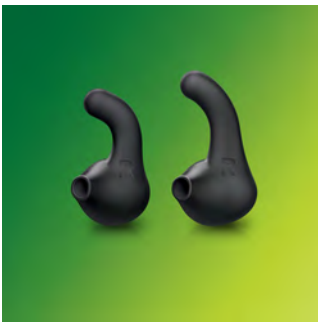

protection

- Ideal for any workout with IPX2 sweat resistance
- Kevlar® reinforced cable for ultimate durability

PHILIPS

Highlights

Ambient sound awareness

Enjoy quality sound that doesn't block out the world around you. The open acoustic design lets ambient sound in, so you can stay aware of your surroundings and stay safer exercising in the outdoors.

Anti-slip rubber ear caps

C-shaped rubberized ear tips keep the Actionfit earphones tightly in your ear so you can focus on your workout, not on keeping them in.

Bluetooth 4.1

Bluetooth technology provides hassle-free wireless music.