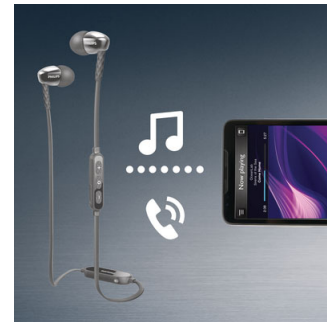

SHB3595BK/10

Highlights

Bluetooth technology

Pair your headphones with any Bluetooth device for crystal clear music enjoyment – wirelessly.

Efficient 8.6mm drivers

Compact and efficient 8.6mm speaker drivers deliver precise sound with powerful bass, for enhanced listening enjoyment on the go.

Oval sound tube inserts

Oval sound tube inserts seals out ambient noise, while its semi-closed structure deliver enhanced bass performance.

Choice of 3 pairs of ear caps

Ear caps come in a choice of 3 sizes – small, medium and large – for a personalized and perfect fit.

Ergonomic oval sound tube

The oval shape of the sound tube came about based on extensive research on the human ear. Designed to fit any ear comfortably, the ergonomic shape ensures optimal fit and comfort for total music enjoyment.

Wireless music and calls

Pair your smart device with your headphones using Bluetooth and enjoy the freedom of crystal clear music and phone calls – without the hassle of cables. Change tracks and answer calls with the easy to use remote control.