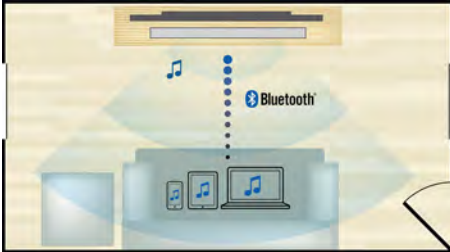

Designed for simplicity

- Flexible placement on the wall or tabletop

Soundbar speaker
3.1 CH wireless subwoofer Dolby Atmos®, 2 HDMI In & HDMI out ARC, 300W

Highlights

Virtual Surround Sound

Philips Virtual Surround Sound produces rich and immersive surround sound from less than nine-speaker system. Highly advanced spatial algorithms faithfully replicate the sonic characteristics that occur in an ideal 7.1.2-channel environment. Any high quality stereo source is transformed into true-to-life, multi-channel, multi-dimension surround sound. No need to purchase extra speakers, wires or speaker stands to appreciate room-filling sound.

Bluetooth wireless streaming

Bluetooth wireless music streaming from your music devices

Wireless subwoofer

Wireless subwoofer adds thrill to the action

HDMI ARC

HDMI ARC to access all the sound from your TV

HDMI 4K pass through

HDMI 4K pass through for Ultra HD content enjoyment

Centre-channel speakers

Dedicated centre-channel speakers for superior voice clarity

Dolby Atmos®

Dolby Atmos® adds the dimension of overhead sound - a new sensation of height that puts you in the middle of the action. The full 3D audio atmosphere realistically positions objects moving right above you, rendering everything from quiet conversations to whirlwind action with astonishing clarity, richness and depth. It all comes together as a truly exciting home cinema sound experience, triggering your senses to immerse you deeper in the action than ever before.

Dual HDMI inputs

HDMI connections are essential for the enjoyment of the best picture and sound quality. The product features two HDMI inputs allowing you to connect your video sources like Blu-ray players or games console directly to the soundbar. Your soundbar can then connect to your TV through a single HDMI TV output to provide greater simplicity and ease-of-use.